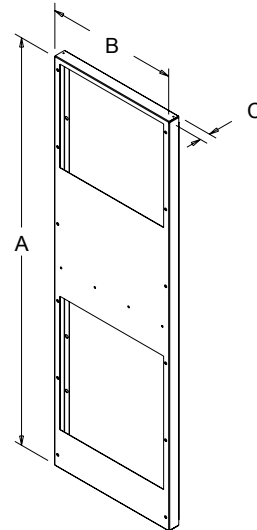

FINISH

- Painted to match the standard Hoffman® air conditioner color (light gray)
- Other colors available upon request