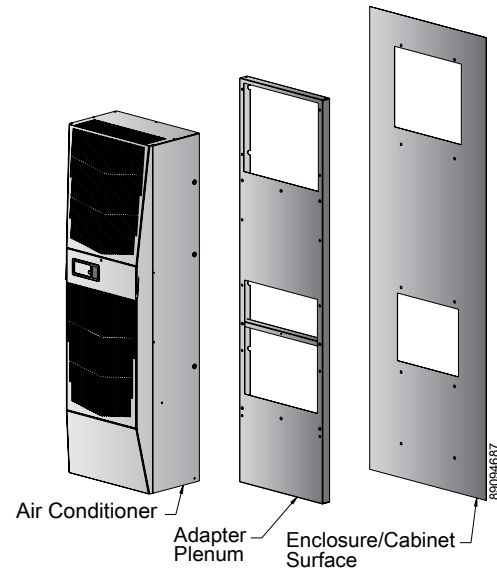

HOFFMAN® EASY SWAP ADAPTOR PLENUMS FOR AIR CONDITIONERS**INDUSTRY STANDARDS**

Maintains NEMA Type 12 rating when properly installed on a Type 12 enclosure.

NEMA Type 12
IP 54

APPLICATION

When existing air conditioners are damaged or have reached end-of-life, EASY SWAP Adaptor Plenums provide a quick and easy means for attaching newer Hoffman® air conditioners to the cut-out left on the enclosure.

FEATURES

- No modification of the enclosure required - designed to match the enclosure cut-out and mounting holes of the air conditioner being replaced
- Plenum design allows for optimum air flow (vs. a flat plate that can block the air intake and air outtake left by the older air conditioner)
- Gasket included