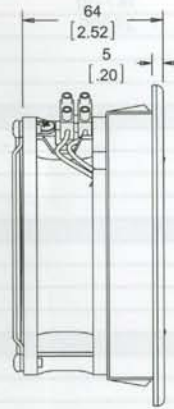

SF05 39 CFM (66 m³/hr.) Side-Mount Filter Fan Performance Curve

TYPE 12 / IP 55 Filter Fan

Filter Fan SF05 39 CFM (66 m³/hr.)

BACK VIEW

SIDE VIEW

CUTOUT DIMENSIONS

EXHAUST GRILLE

Order Exhaust Grille Kits separately