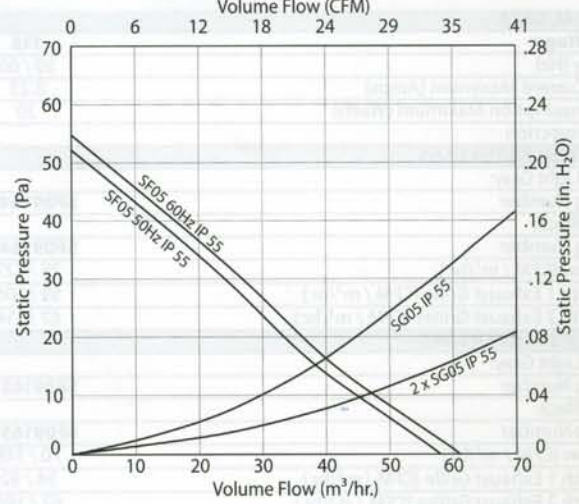

Above airflow rates at 60 Hz; see performance curves for airflow at 50 Hz and more details.

Unit depth is from the back edge of the grille to the back of the fan.

Exhaust Grilles sold separately.

Filter Fans

SF05 39 CFM (66 m³/hr.) Side-Mount Filter Fan Performance Curve

TYPE 12 / IP 55 Filter Fan

Filter Fan SF05 39 CFM (66 m³/hr.)

BACK VIEW

SIDE VIEW

CUTOUT DIMENSIONS

EXHAUST GRILLE

Order Exhaust Grille Kits separately