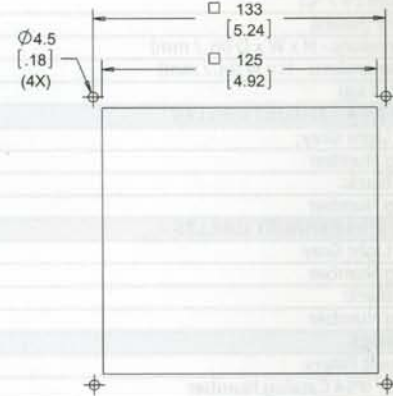

SF05 39 CFM (66 m³/hr.) Side-Mount Filter Fan Performance Curve

TYPE 12 / IP 55 Filter Fan

Filter Fan SF05 39 CFM (66 m³/hr.)

BACK VIEW

SIDE VIEW

CUTOUT DIMENSIONS

EXHAUST GRILLE

Order Exhaust Grille Kits separately