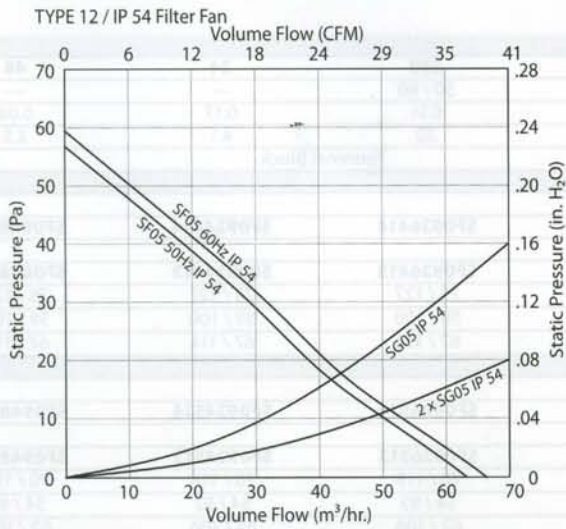

Filter Fans

SF05 39 CFM (66 m³/hr.) Side-Mount Filter Fan Performance Curve