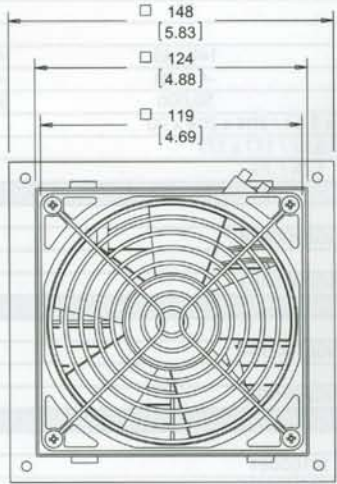

Filter Fan SF05 39 CFM (66 m³/hr.)

BACK VIEW