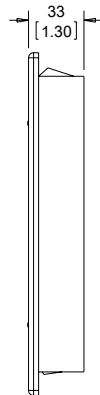

Filter Fan Collection

FILTER FAN

EXHAUST GRILLE

Order Exhaust Grille Kits separately

89051217