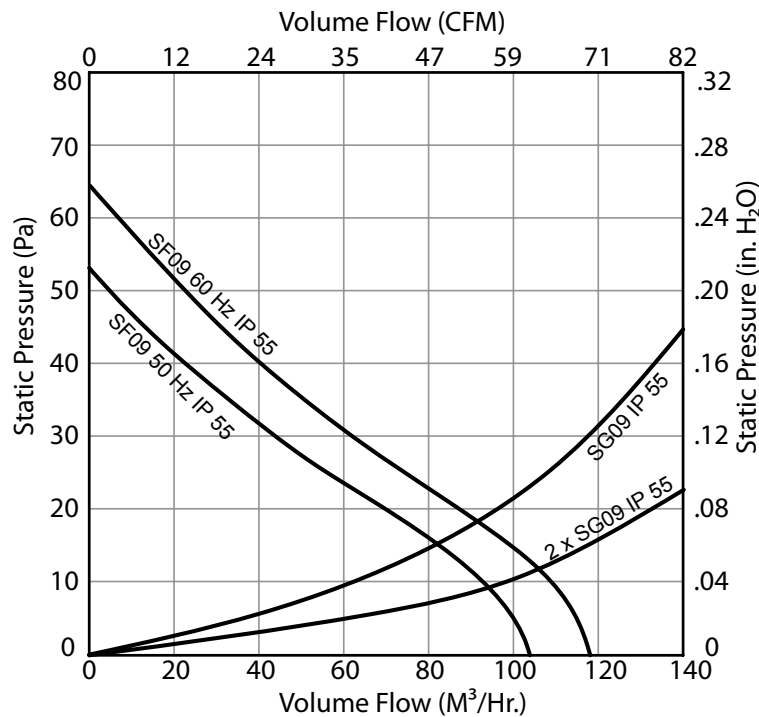

- Free airflow up to 75 CFM (127 m³/hr.)
- Approximate size 9 in. (200 mm)
- Click-fit design quickly installs into enclosure wall; no tools or screws required
- Enclosure side wall mounting

- Standard foam-in-place gasket
- Similar cut-out sizes as other filter fan manufacturers
- Terminal wire connections
- Simple snap-open grille for easy filter replacement

Above airflow rates at 60 Hz; see performance curves for airflow at 50 Hz and more details.

Unit depth is from the back edge of the grille to the back of the fan.

Exhaust Grilles sold separately.

Filter Fan Collection

**SF09 75 CFM (127 M³/Hr.) Side-Mount Filter Fan
Performance Curve**

TYPE 12 / IP 54 Filter Fan

TYPE 12 / IP 55 Filter Fan

Filter Fan Collection

FILTER FAN

BACK VIEW

SIDE VIEW

CUTOUT