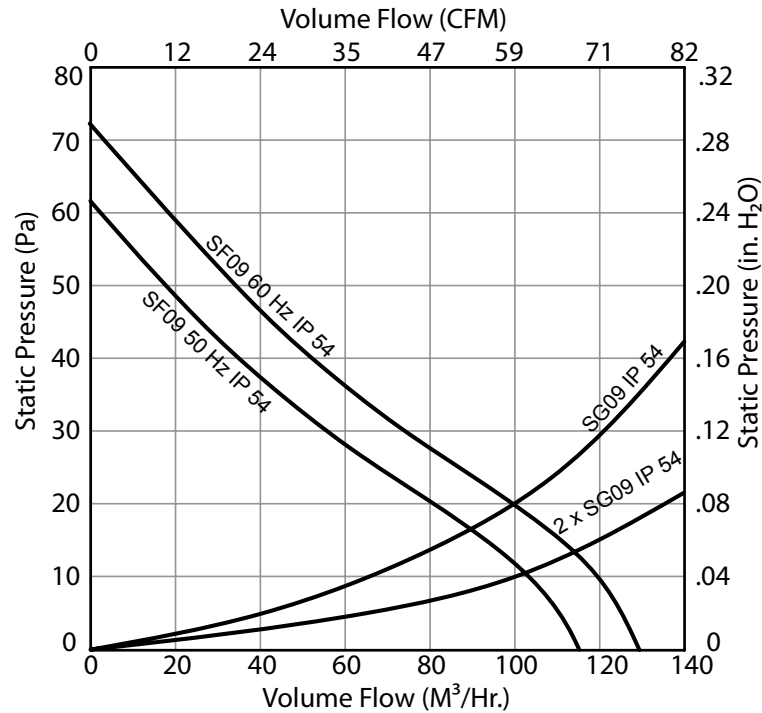

- Free airflow up to 75 CFM (127 m³/hr.)
- Approximate size 9 in. (200 mm)
- Click-fit design quickly installs into enclosure wall; no tools or screws required
- Enclosure side wall mounting

- Standard foam-in-place gasket
- Similar cut-out sizes as other filter fan manufacturers
- Terminal wire connections
- Simple snap-open grille for easy filter replacement

Above airflow rates at 60 Hz; see performance curves for airflow at 50 Hz and more details.

Unit depth is from the back edge of the grille to the back of the fan.

Exhaust Grilles sold separately.

Filter Fan Collection

**SF09 75 CFM (127 M³/Hr.) Side-Mount Filter Fan
Performance Curve**

TYPE 12 / IP 54 Filter Fan

TYPE 12 / IP 55 Filter Fan

Filter Fan Collection

FILTER FAN

BACK VIEW

SIDE VIEW

CUTOUT