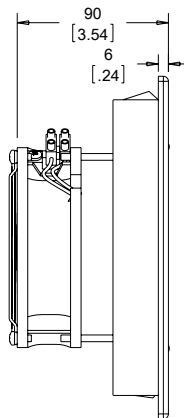

- Free airflow up to 75 CFM (127 m³/hr.)
- Approximate size 9 in. (200 mm)
- Click-fit design quickly installs into enclosure wall; no tools or screws required
- Enclosure side wall mounting

- Standard foam-in-place gasket
- Similar cut-out sizes as other filter fan manufacturers
- Terminal wire connections
- Simple snap-open grille for easy filter replacement

**SF09 75 CFM (127 M³/Hr.) Side-Mount Filter Fan
Performance Curve**

TYPE 12 / IP 54 Filter Fan

TYPE 12 / IP 55 Filter Fan

Filter Fan Collection

FILTER FAN

BACK VIEW

SIDE VIEW

CUTOUT