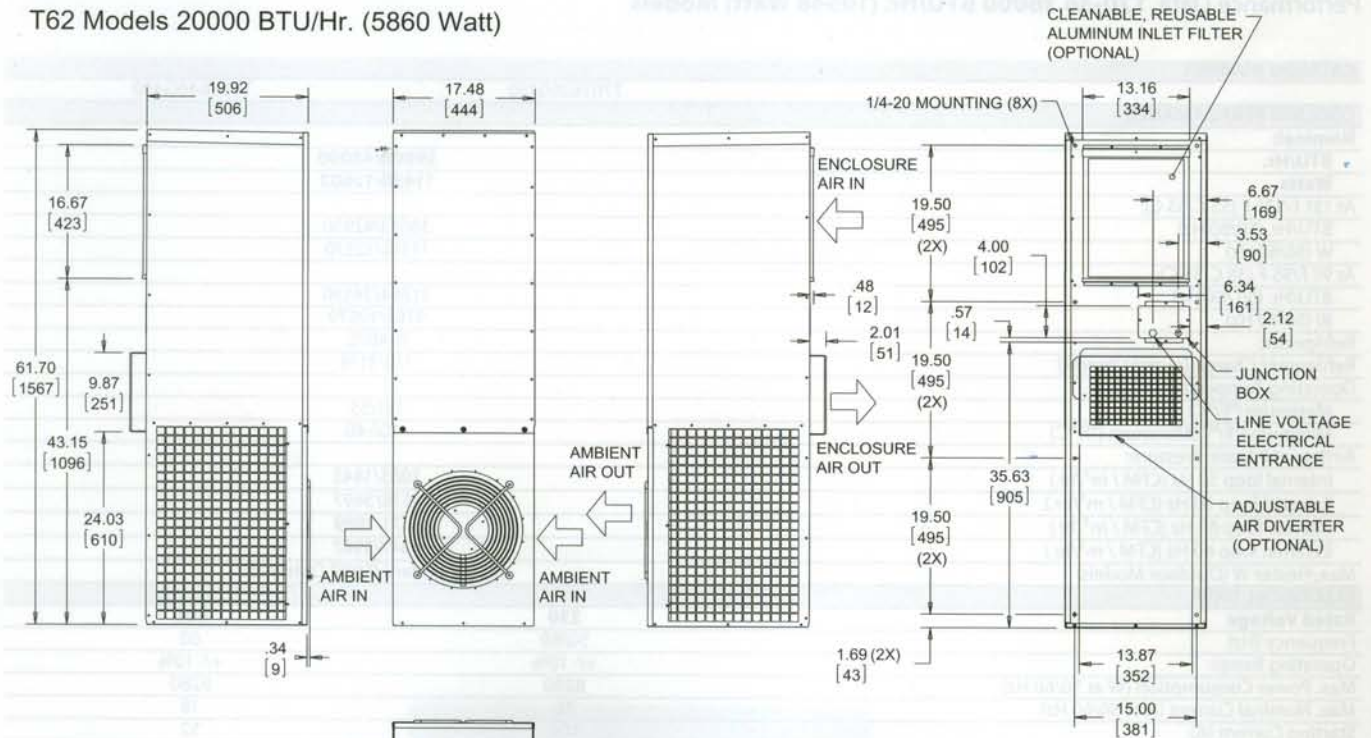

Air Conditioners

T62 Models 20000 BTU/Hr. (5860 Watt)

NOTE:
1. MOUNTING GASKET SUPPLIED (NOT SHOWN).
2. UNITS: in. [mm]