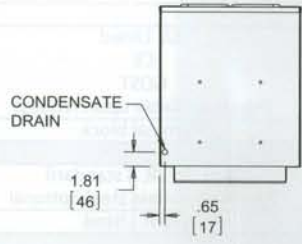

Air Conditioners

T62 Models 20000 BTU/Hr. (5860 Watt)

NOTE:
1. MOUNTING GASKET SUPPLIED (NOT SHOWN).
2. UNITS: in. [mm]