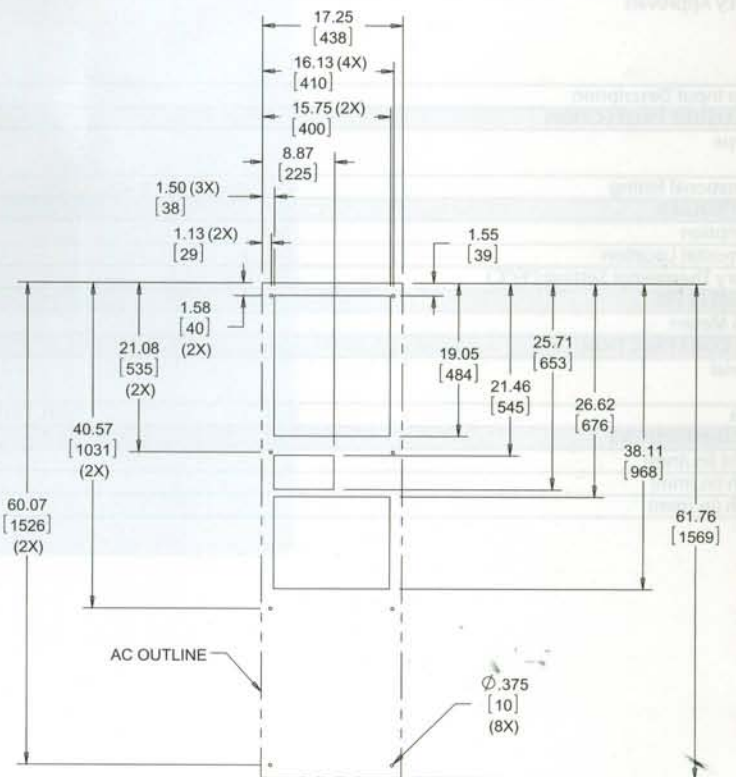

Cutout Dimensions

89043921